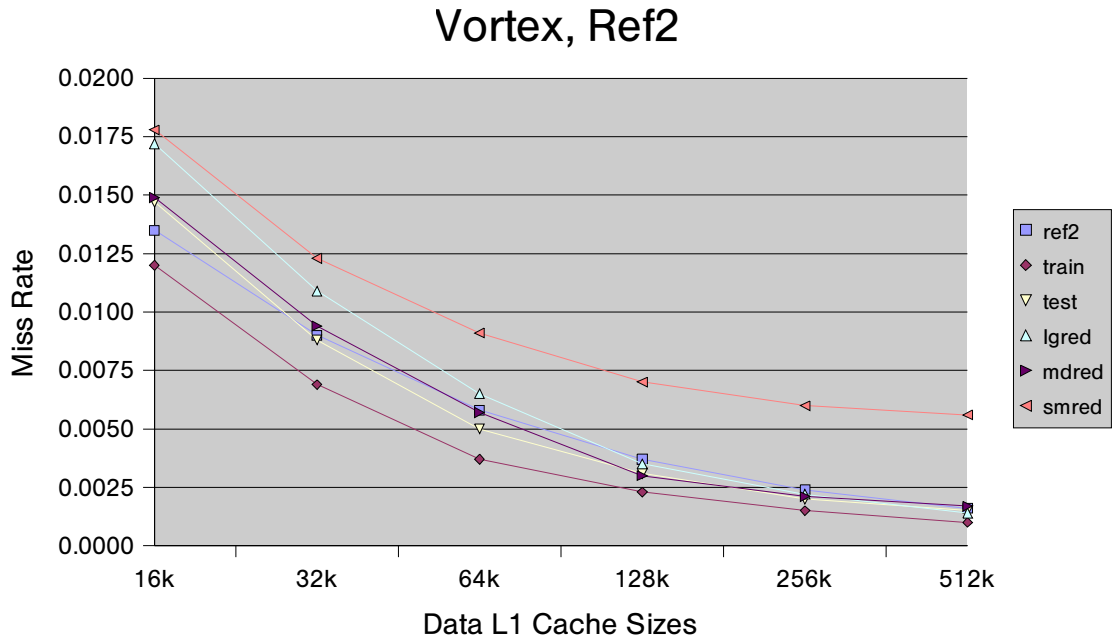

Instruction Mix profile at optimization level o3

The following table contains instruction mix breakdown and goodness-of-fit chi-squared statistic values for the train, test, large (LgRed), medium (MdRed), and small (SmRed) reduced datasets, as compared to the full SPEC dataset. This data was gathered with the sim-profile simulator for the SimpleScalar suite. *90% Conf = Critical value of the chi-squared statistic at the 90 percent confidence level. Numbers in the Ref, Train, Test, LgRed, MdRed, and SmRed columns are the percent of overall instructions of the stated instruction type (in the Inst Type column). Numbers in the Train Chi, Test Chi, LgRed Chi, MdRed Chi, and SmRed Chi columns are the terms of the chi-squared statistic for the stated instruction type (in the Inst Type column).

255.vortex

O3 program

Inst type	Ref	Train	Train Chi	Test	Test Chi	Lgred	LgRed Chi	Mdred	MdRed Chi	Smred	Smred Chi
load	32.44	30.93	0.07	30.85	0.08	30.27	0.15	30.34	0.14	28.95	0.38
store	18.21	21.99	0.78	21.77	0.70	22.88	1.20	22.54	1.03	24.31	2.04
unconditional branch	3.70	4.45	0.15	4.41	0.14	4.49	0.17	4.49	0.17	4.28	0.09
conditional branch	14.20	11.88	0.38	12.10	0.31	11.57	0.49	11.81	0.40	11.62	0.47
int computation	31.44	30.75	0.02	30.87	0.01	30.79	0.01	30.82	0.01	30.83	0.01
fp computation	0.00	0.00	0.00	0.00	0.00	0.00	0.00	0.00	0.00	0.00	0.00
trap	0.00	0.00	0.00	0.00	0.00	0.00	0.00	0.00	0.00	0.01	0.00
Sum	100.02	100.00	1.40	100.00	1.23	100.00	2.01	100.00	1.75	100.00	2.99
	Ref	Train	Train Chi	Test	Test Chi	Lgred	LgRed Chi	Mdred	MdRed Chi	Smred	Smred Chi

90% Confidence level (7 entries) = 10.645

Cache profile

The following chart shows level 1 data cache miss rates for the ref2, train, test, lgred, mdred, and smred datasets. This data was gathered with the sim-cache simulator from the SimpleScalar suite. Miss rate is stated as the ratio of level 1 misses to total level 1 accesses.